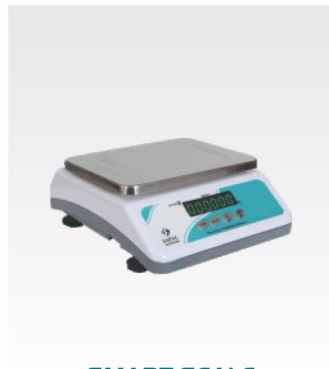

PRICE COMPUTING SCALE Se07

TECHNICAL DETAILS

MODEL	CAPACITY	E VALUE	PLATFORM SIZE (mm)		
Se01 / SE05	1 Kg.	50/100 mg.	175 x 225	170 x 210	—
Se01 / SE05	2 Kg.	100/200 mg.	175 x 225	170 x 210	—
Se01 / SE05	5 Kg.	0.500 mg.	175 x 225	170 x 210	240 x 300
Se01 / SE05	10 Kg.	0.5/1 g.	175 x 225	170 x 210	240 x 300
Se01 to Se07	20 Kg.	1/2 g.	175 x 225	170 x 210	240 x 300
Se02 to Se04 & Se06 & 07	30 Kg.	1/2/5 g.	—	240 x 300	250 x 300
Se02 to Se04 & Se06 & 07	40 Kg.	2 g.	—	240 x 300	250 x 300

TECHNICAL FEATURES

- Over load protection
- Weather & water proof sophisticated tactile keyboard
- High accurate load cell
- Approved by weight & Measurement Dept. Govt. of Gujarat
- 12 to 15 w power consumption
- 230 V $\pm$ 10% 50Hz volts AC.
- Operating Temperature Range 0°C to 50°C

TABLE TOP SCALES